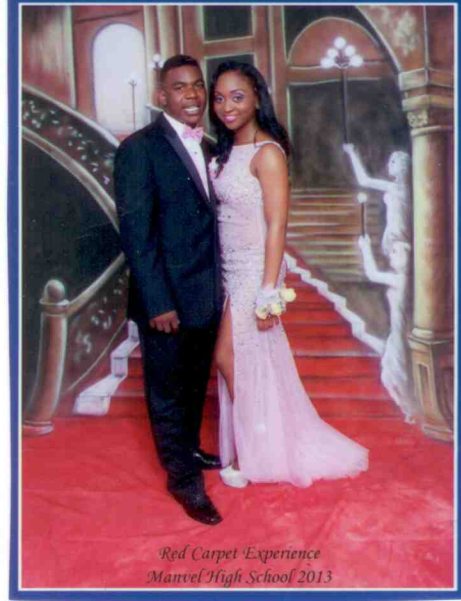

Wilson's Photography
 2200 FM 1092, St. C
 MISSOURI CITY, TX 77459
 832 483-4909

*Red Carpet Experience
 Marvel High School 2013*

2015 Prom CONTRACT

Couple's Package - \$70.00

Couple Together	2 - 8 x 10	HIS	1 - 8 x 10	HERS	1 - 8 x 10
	2 - 5 x 7		1 - 5 x 7		1 - 5 x 7
	16 Wallets		4 Wallets		4 Wallets

Package 1

2 - 8 x 10
 2 - 5 x 7
 24 Wallets

\$50.00

Package 2

1 - 8 x 10
 2 - 5 x 7
 16 Wallets

\$40.00

Package 3

1 - 8 x 10
 2 - 5 x 7
 8 Wallets