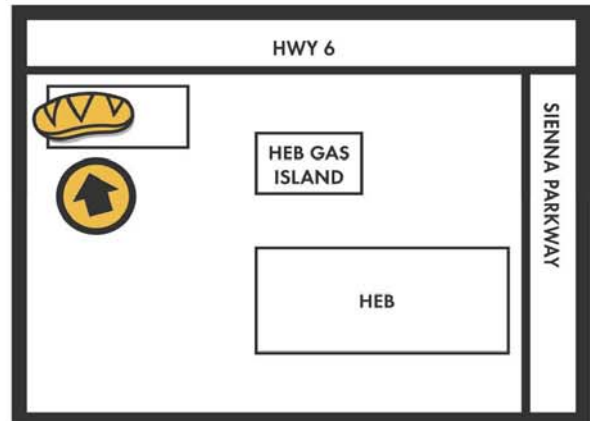

sienna@whichwich.net

and enjoy great wiches,

shakes, cookies and

**15%** for your group!

Just mention that you are with the group

**Elkins ProGrad**

**51 HOT**

**SANDWICHES AND 40+ TOPPINGS!**